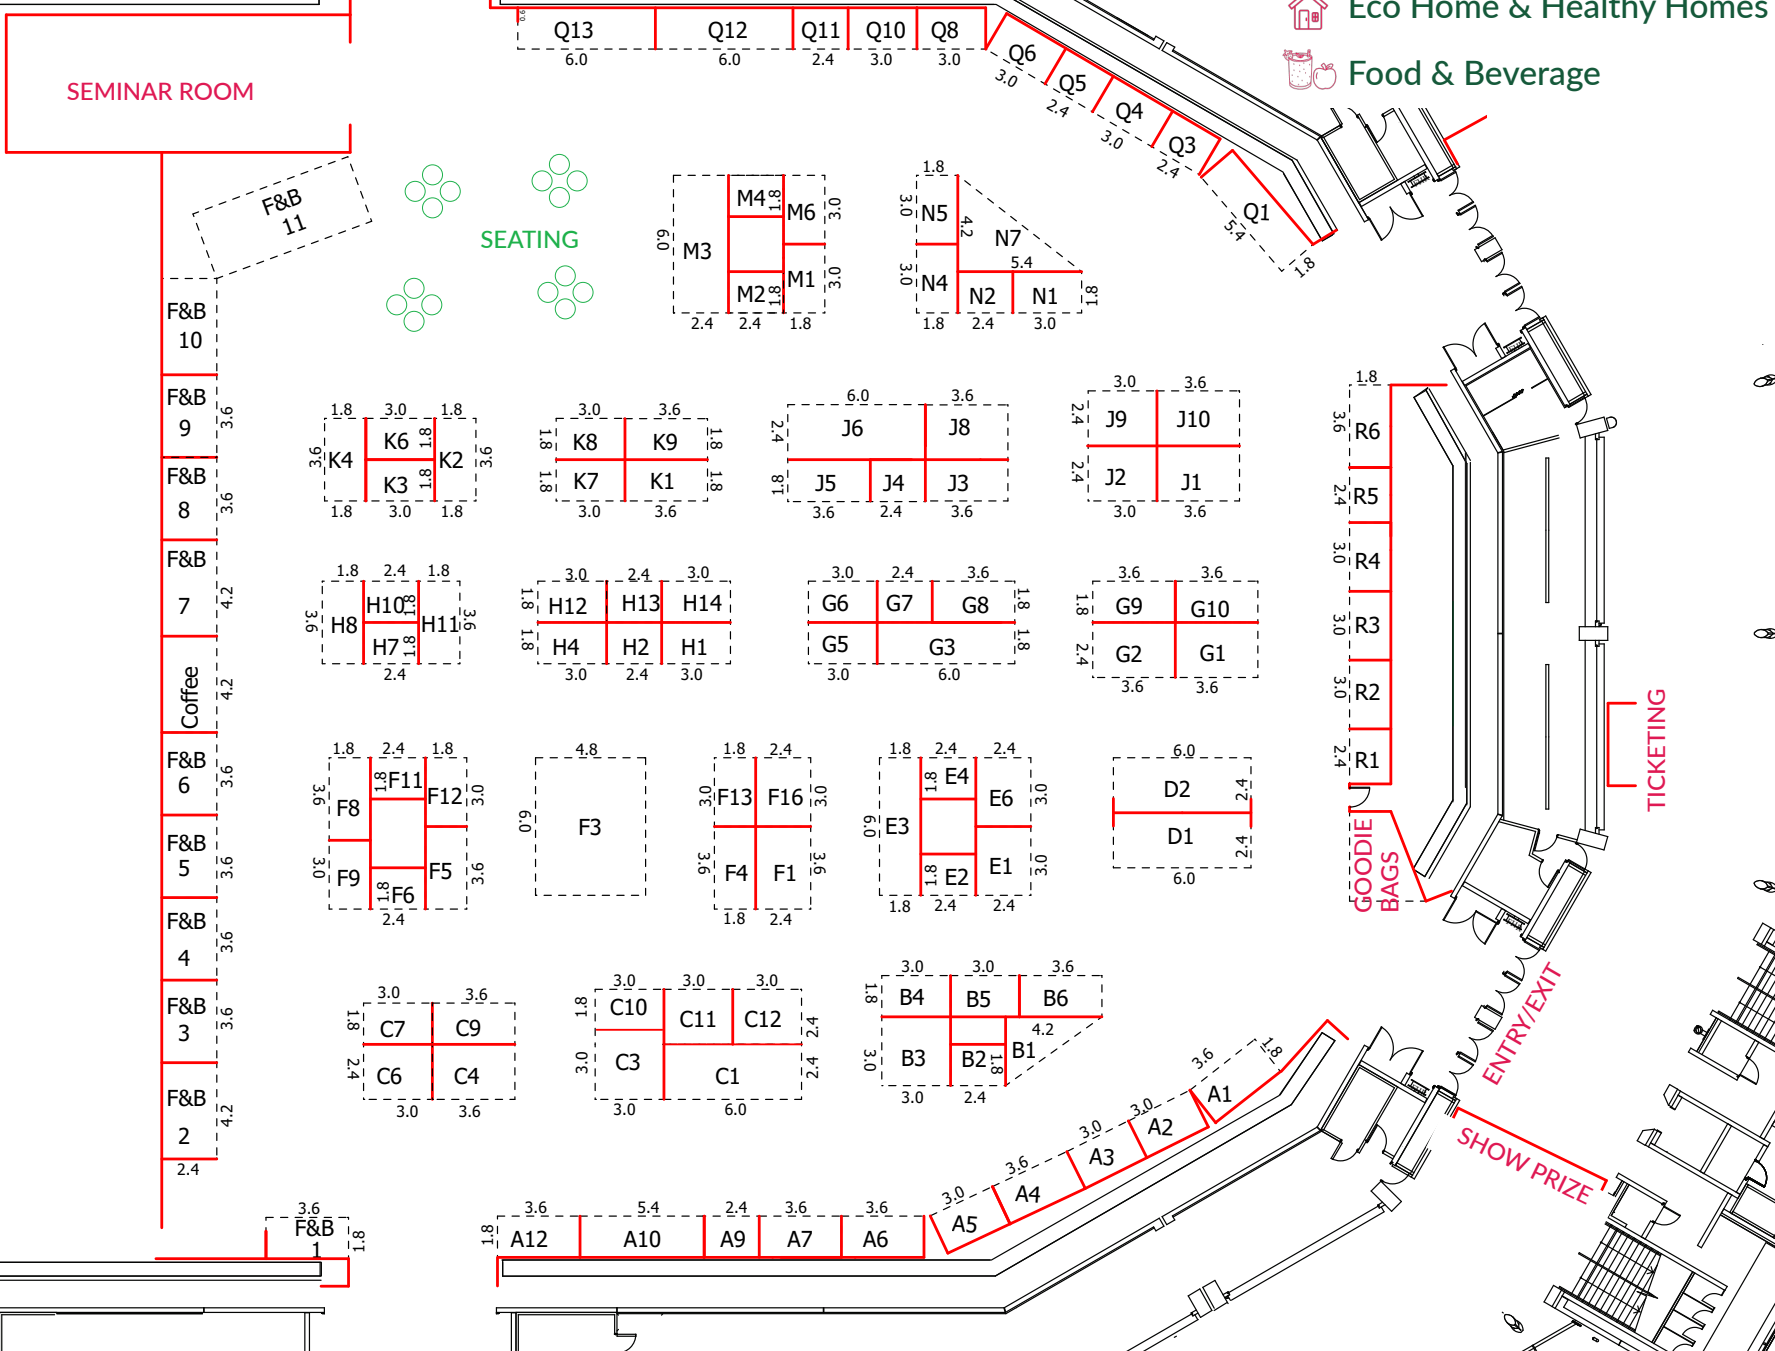

**VENUE**  
 Wolfbrook Arena

**BUILD UP**  
 Friday 23 August from 12pm - 7pm

**EXPO OPEN**  
 Saturday 10am - 5pm  
 Sunday 10am - 4pm

**PACK DOWN**  
 Sunday from 4pm  
 Freight collections before lunchtime Monday

SEMINAR ROOM

SEATING

Key:  
 Wall ———  
 Open Side - - -

Floor Plan subject to change at organisers discretion